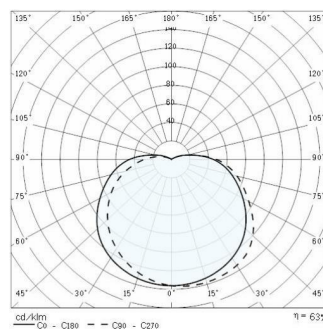

EKO+26

Part number	302061
Lampholder:	E27
Light Source:	INCANDESCENT LAMPS (A60)
Wattage:	1x100 W
Finish:	WH-87 / White / Textured
Insulation class:	I
Degree of protection:	IP66
IK-J-xxIP:	IK07 2J xx5
Optic:	SYMMETRIC EXTRA WIDE REFLECTOR
Ta MIN luminaire:	-30°
Ta MAX luminaire:	25°

Photometric data

Technical drawings